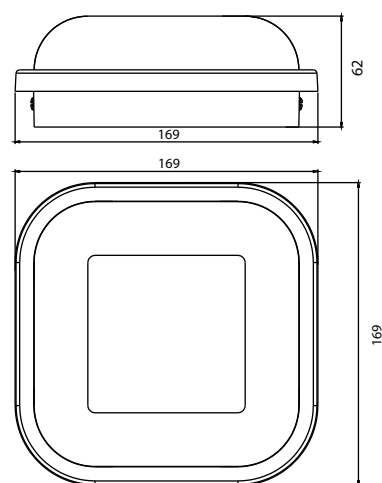

PRO	CRI ≥ 80	
IP65		L°
220-240V 50/60Hz		30000h L70

Model:	Square 30
Format:	Square
Location:	Exterior
Wattage:	30W
Materials:	...
Led Color:	3000K / 4000K / 6500K
Product Dimension:	169*169*62mm
IP Code:	65
Fixation:	Surface
CRI :	80
Lumen Output:	3000LM
Frequency:	50/60 Hz
Beam Angle:	L°

DIMENSION DRAW

OUTDOOR